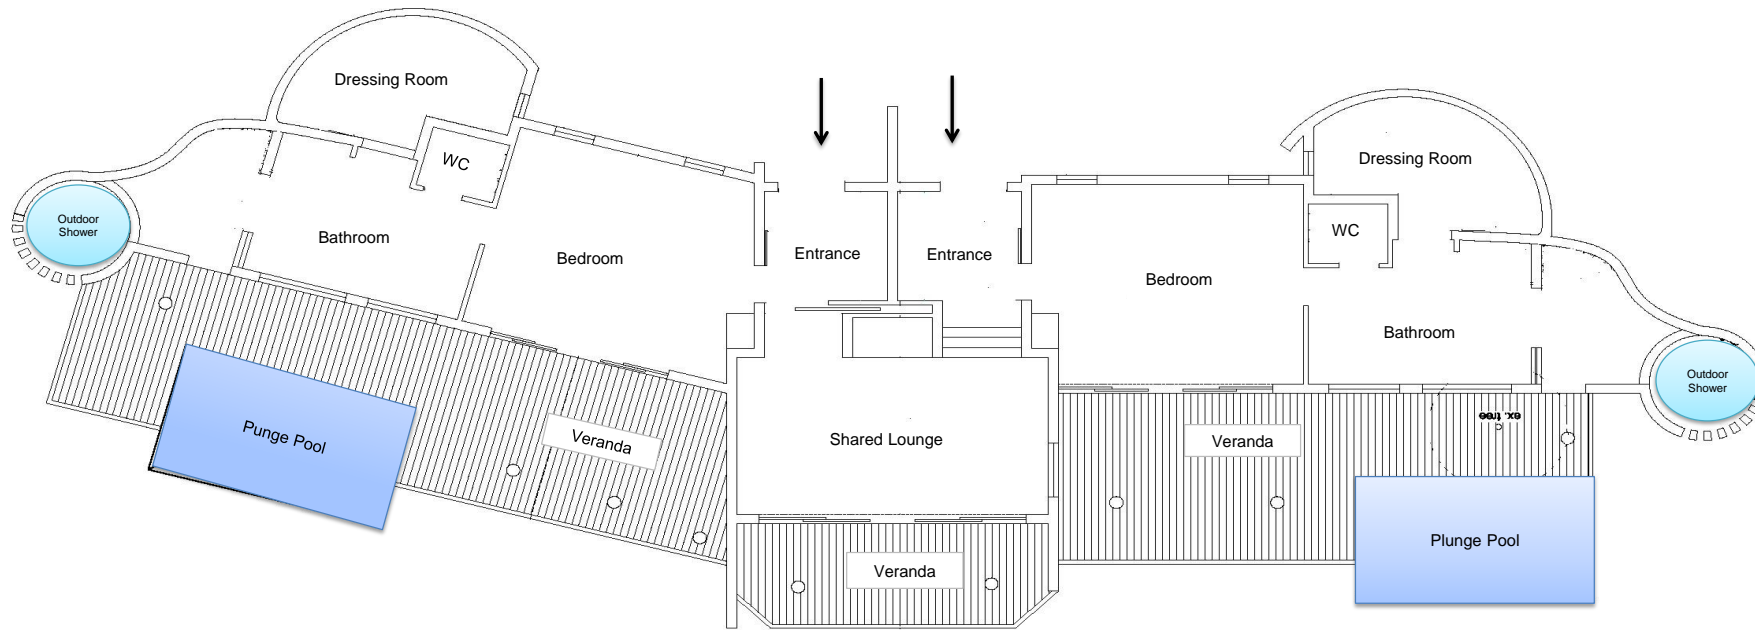

Singita Ebony - Two Bedroom Suite

PLEASE NOTE: This drawing is not to scale

1 Double/Twin in each bedroom

Maximum 4 guests

Size: 176 m²

Sand River